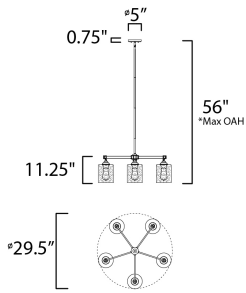

ADDITIONAL

SLOPE: 90
OPERATING TEMPERATURE:
-20°C (-4°F), 40°C (104°F)

MEASUREMENTS

DIMENSION : 29.5" L x 29.5" W x 11.25" H
 MAX OAH : 56" OAH
 CANOPY : 5" W x 0.75" H x 5" L
 HANGING WEIGHT : 16.72 lb

LAMPING

INPUT VOLTAGE : 120V
 BULB : 5 x 60W Incandescent E26 Medium , 300W Total
 BULB INCLUDED : (Not Included)
 DIMMABLE : Yes

*max overall height

Always consult a qualified electrician before installing any lighting product.